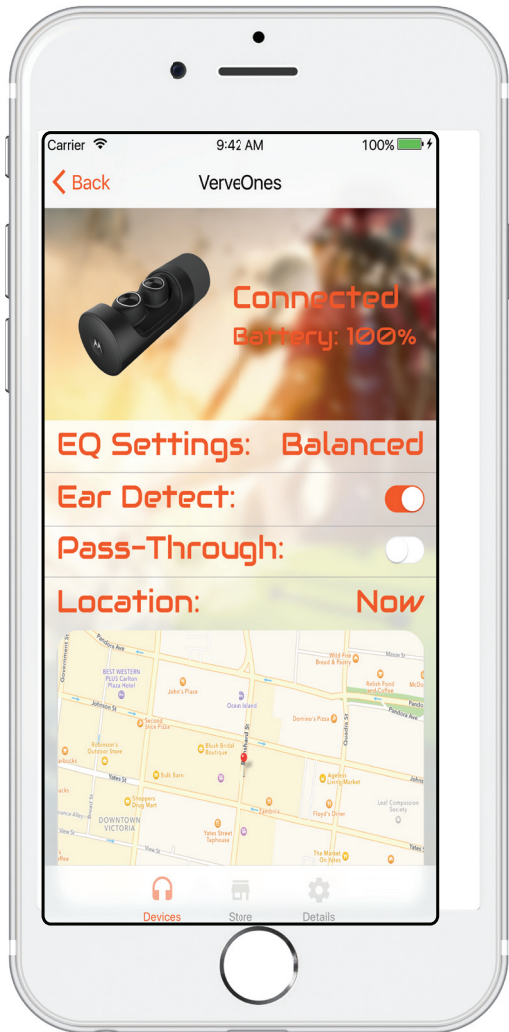

Up to 45m of range

Siri & Google Now compatible

Integrated mic for calls

VERVE CAM+

Video recording up to QHD (2.5k) resolution at 30fps

IP67 with Waterproof Case

Cam Viewfinder & Control through Smartphone

Time-lapse photo (2secs to 30secs)

1080p Live streaming to social media

Loop recording (5min to 60mins)

Built-in Wi-Fi and BLE

138° field of view

Photo/Video sharing through Facebook/Twitter

VERVE CAM

Capture the unmissable

VERVE LIFE | 

Wireless Connected Devices from Motorola

What's your perfect sound?

-Six equaliser audio profiles to listen in the way you want to listen.

Lost your Ones?

- Find last connected location on the map.

Hear what's going on

-Switch on pass through audio to hear what's going on around you

Download the Hubble Connect for VerveLife app from Google Play or Apple app store

www.verve.life

VERVE LIFE

Manufactured, distributed, or sold by Binatone Electronics International LTD., official licensee for this product. MOTOROLA and the Stylized M Logo are trademarks or registered trademarks of Motorola Trademark Holdings, LLC, and are used under license. Apple logo and Safari are trademarks of Apple Inc., registered in the U.S. and other countries. App Store is a service mark of Apple Inc. Google Play, Android, and Chrome are trademarks of Google Inc. Wi-Fi is a trademark of the Wi-Fi Alliance. Internet Explorer and Windows are trademarks of the Microsoft group of companies. Java is a registered trademark of Oracle and/or its affiliates. Firefox is trademark or registered trademarks of Mozilla Corporation. All other trademarks are the property of their respective owners. © 2015 Motorola Mobility LLC. All rights reserved.