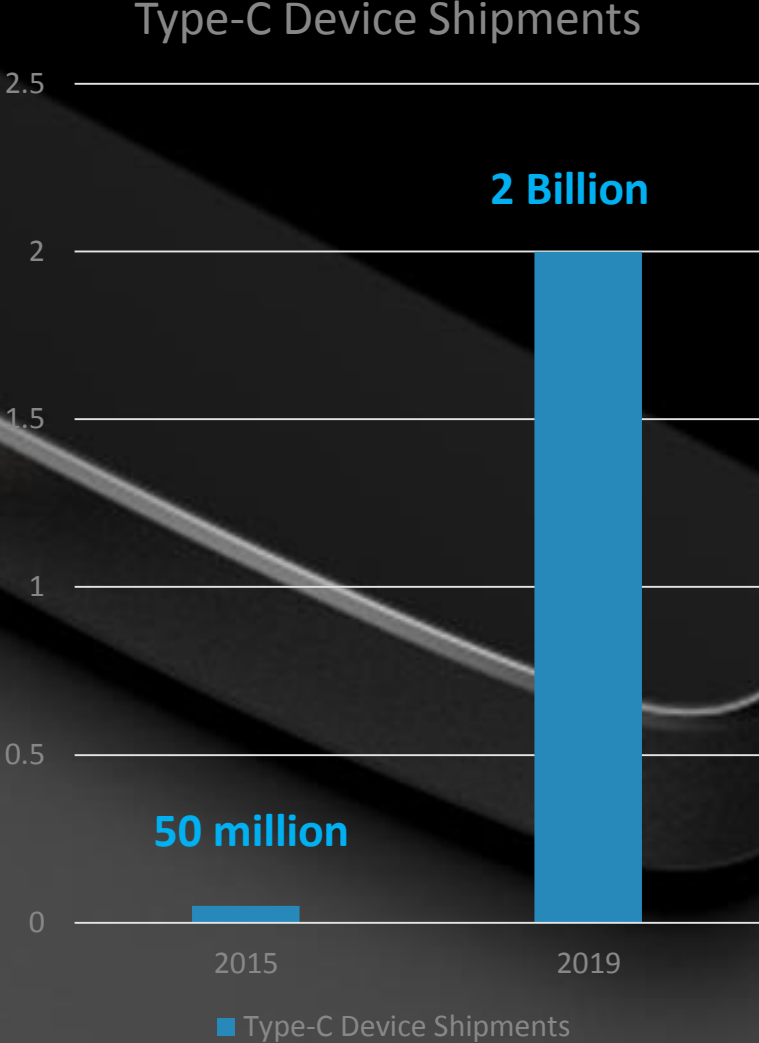

“USB Type-C connector adoption in the wireless, CE and PC segments should grow rapidly over the next several years, with over 2 billion Type-C devices expected to ship in 2019 alone.

HDMI Alt Mode over Type-C makes perfect sense in the CE segment, where HDMI has traditionally been dominant in many applications, especially TVs” said Brian O’Rourke, Sr. Principal Analyst at IHS Markit.