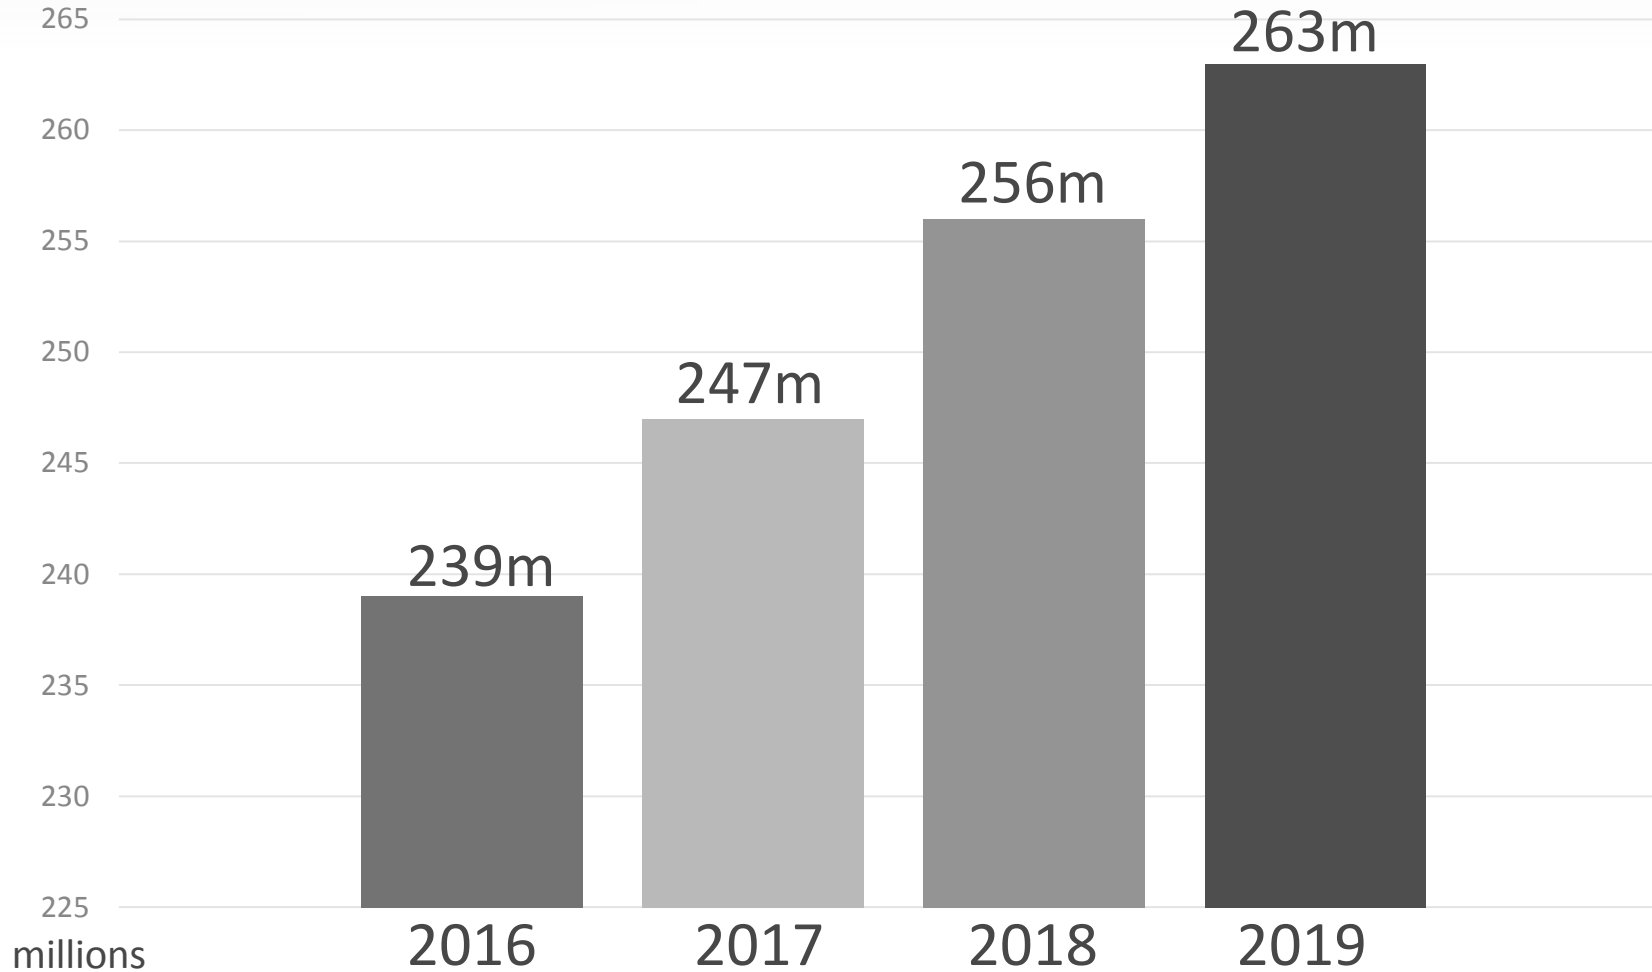

Geographic Distribution of HDMI Adopters

HDMI Penetration and Market Position

100% of
HD and 4K
TVs Have
HDMI

HDMI-Enabled Flat Panel Global Shipment Growth

4K TV Shipments Are Growing Too

Annual worldwide 4K shipments to grow 719% from 2014-2019 to 96 million units