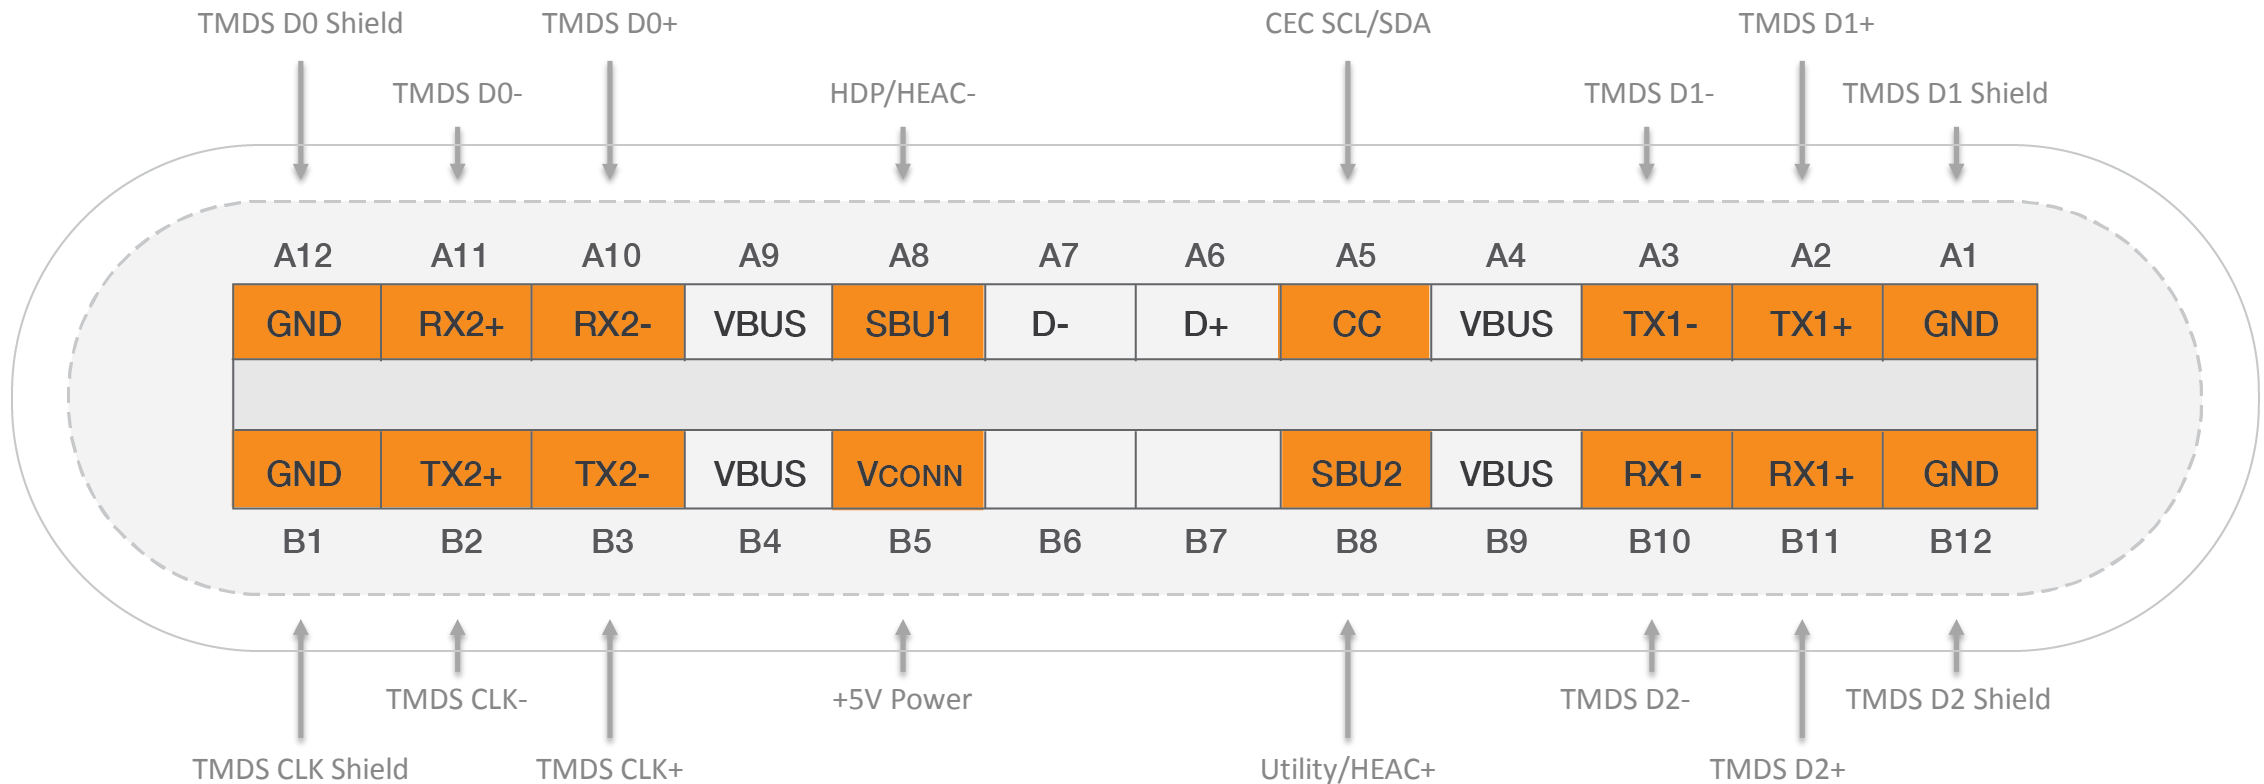

HDMI Alt Mode for USB Type-C Pin Mapping