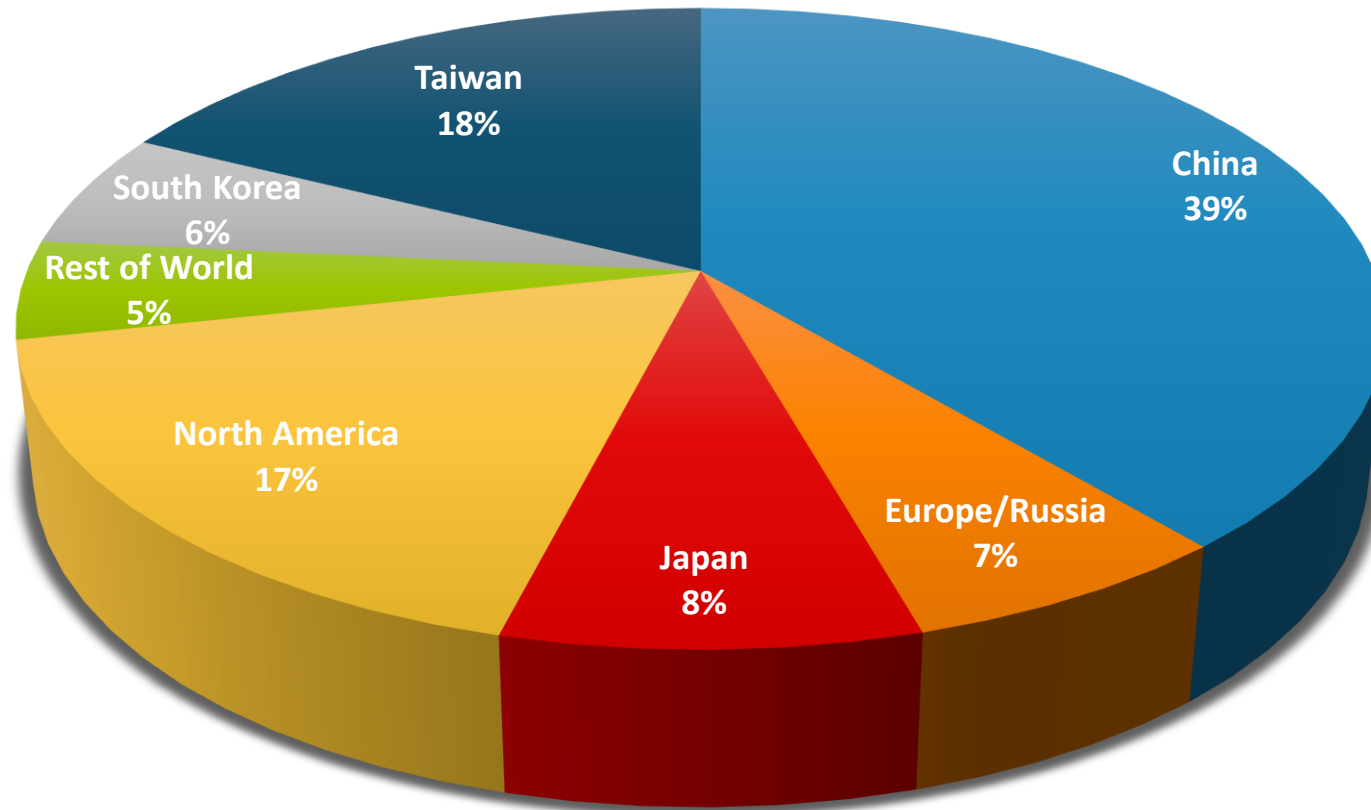

HDMI Market Overview

HDMI Technology—The De-facto Connectivity Standard

- Transmits uncompressed HD and 4K video, multi-channel surround audio, and consumer electronic control (CEC) through a single cable
- Almost **6 Billion** HDMI products have shipped worldwide
- Over **1,600** of the world's largest consumer electronics, PC and mobile device manufacturers include HDMI connectivity in their products

Geographic Distribution of HDMI Adopters

HDMI Penetration and Market Position

100% of
HD and 4K
TVs Have
HDMI

HDMI-Enabled Flat Panel Global Shipment Growth

4K TV Shipments Are Growing Too

Annual worldwide 4K shipments to grow 719% from 2014-2019 to 96 million units