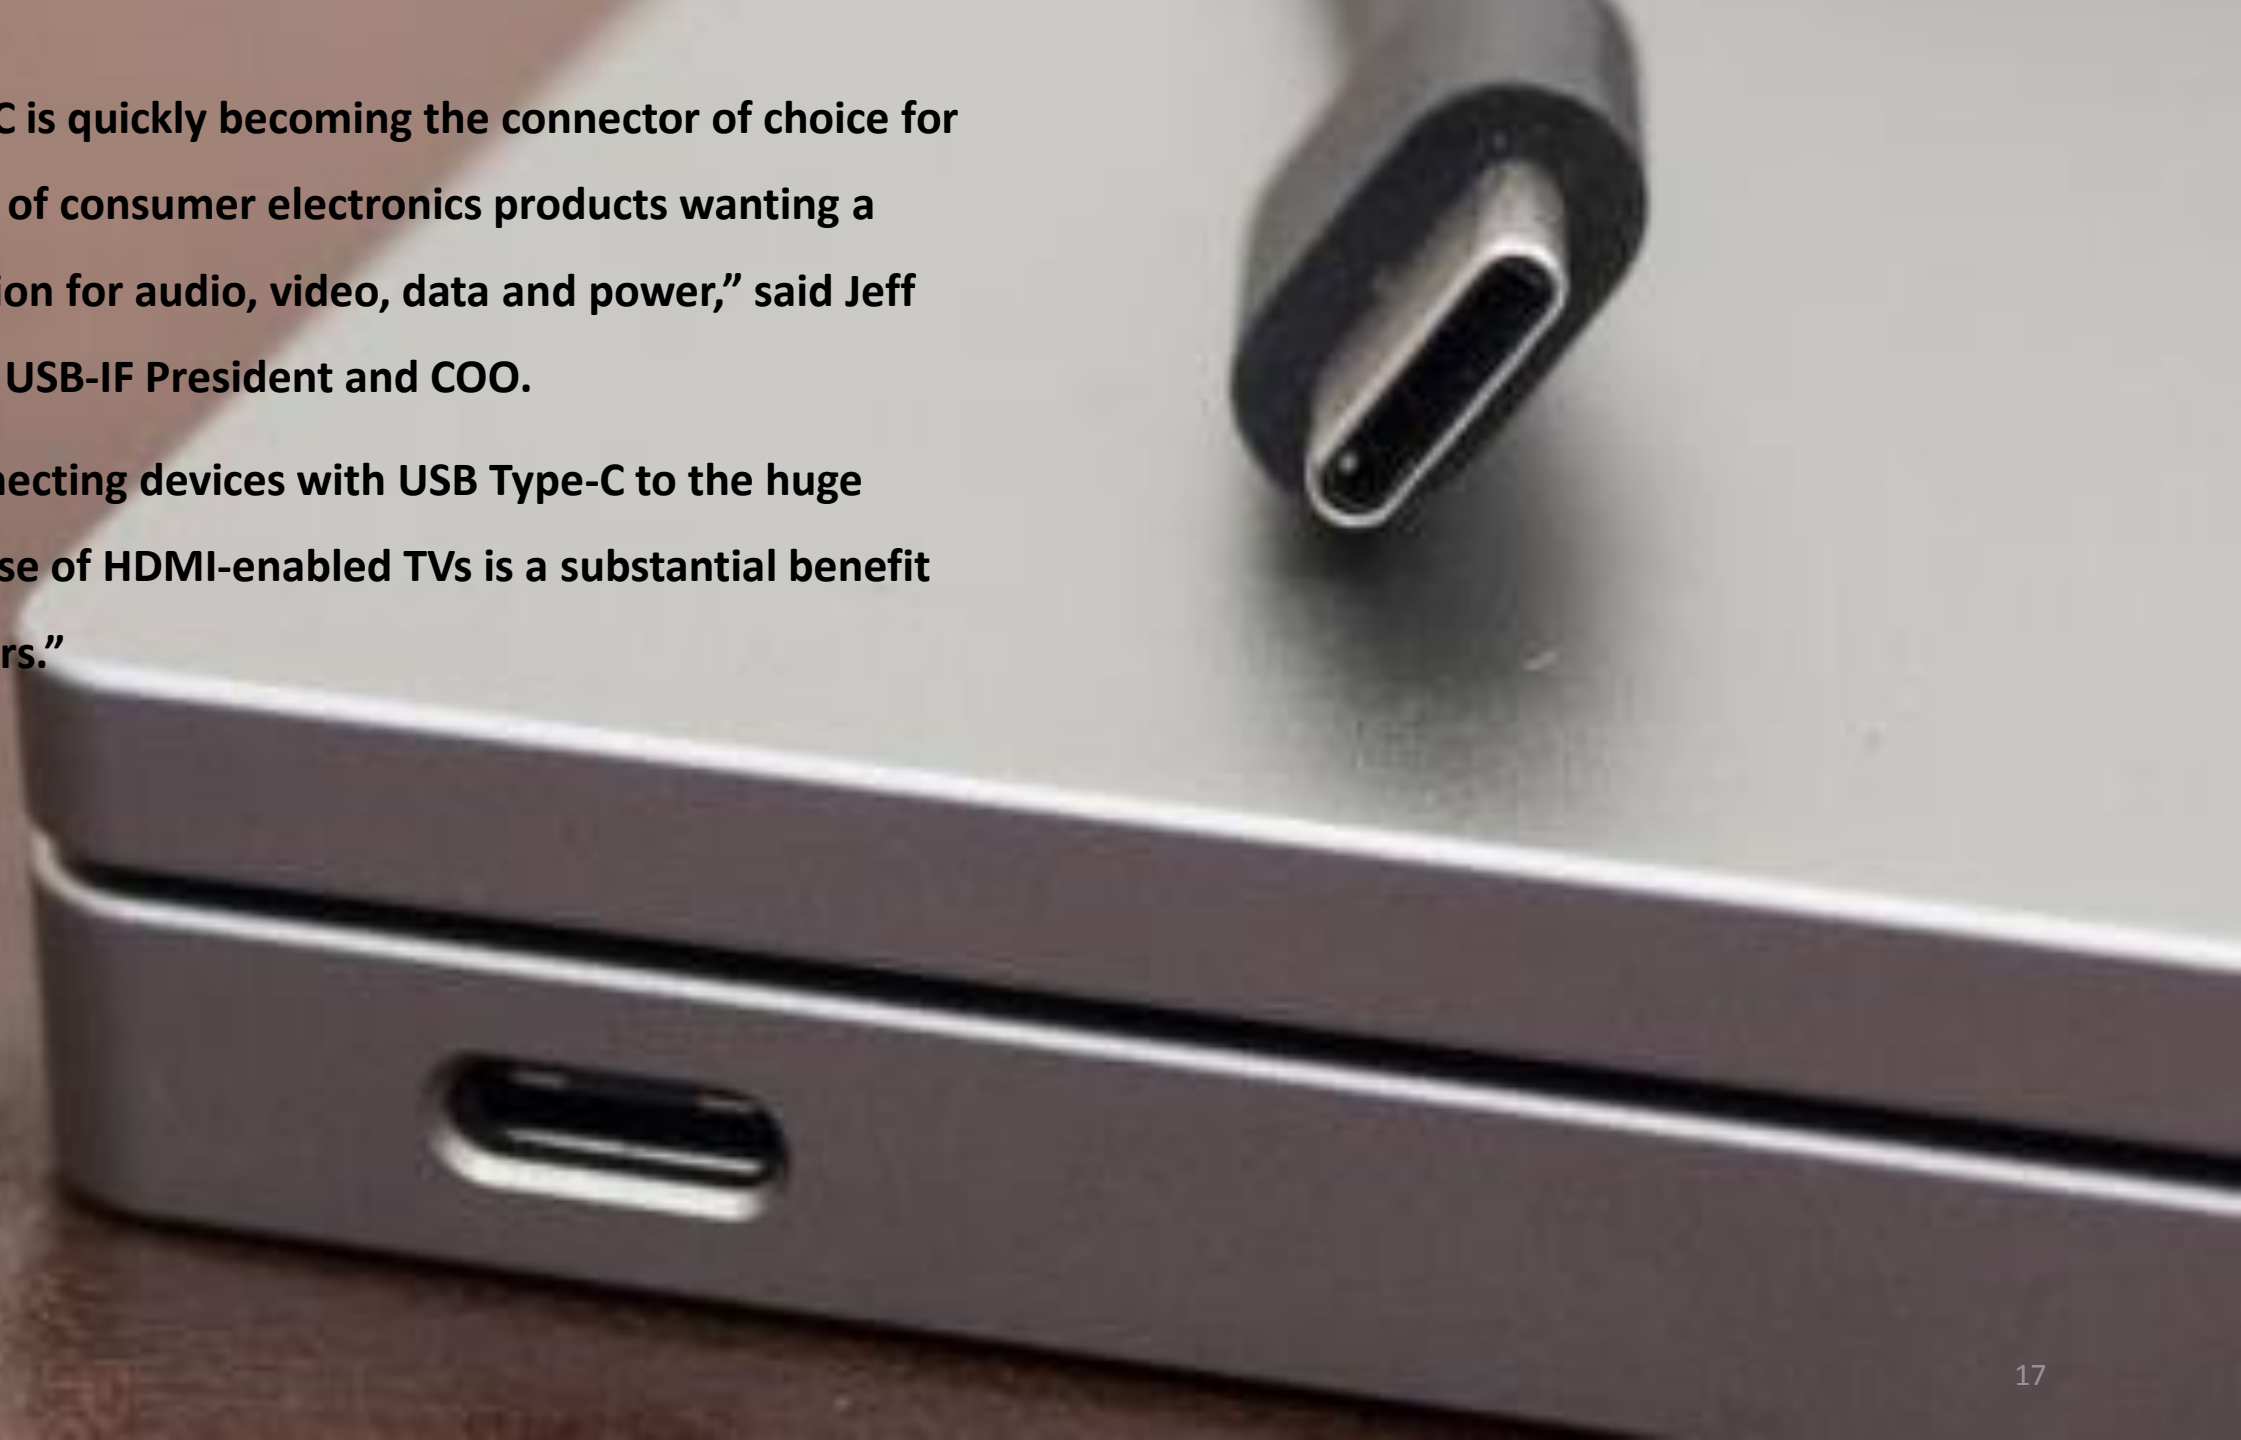

“USB Type-C is quickly becoming the connector of choice for many types of consumer electronics products wanting a single solution for audio, video, data and power,” said Jeff Ravencraft, USB-IF President and COO.

“Easily connecting devices with USB Type-C to the huge installed base of HDMI-enabled TVs is a substantial benefit to consumers.”