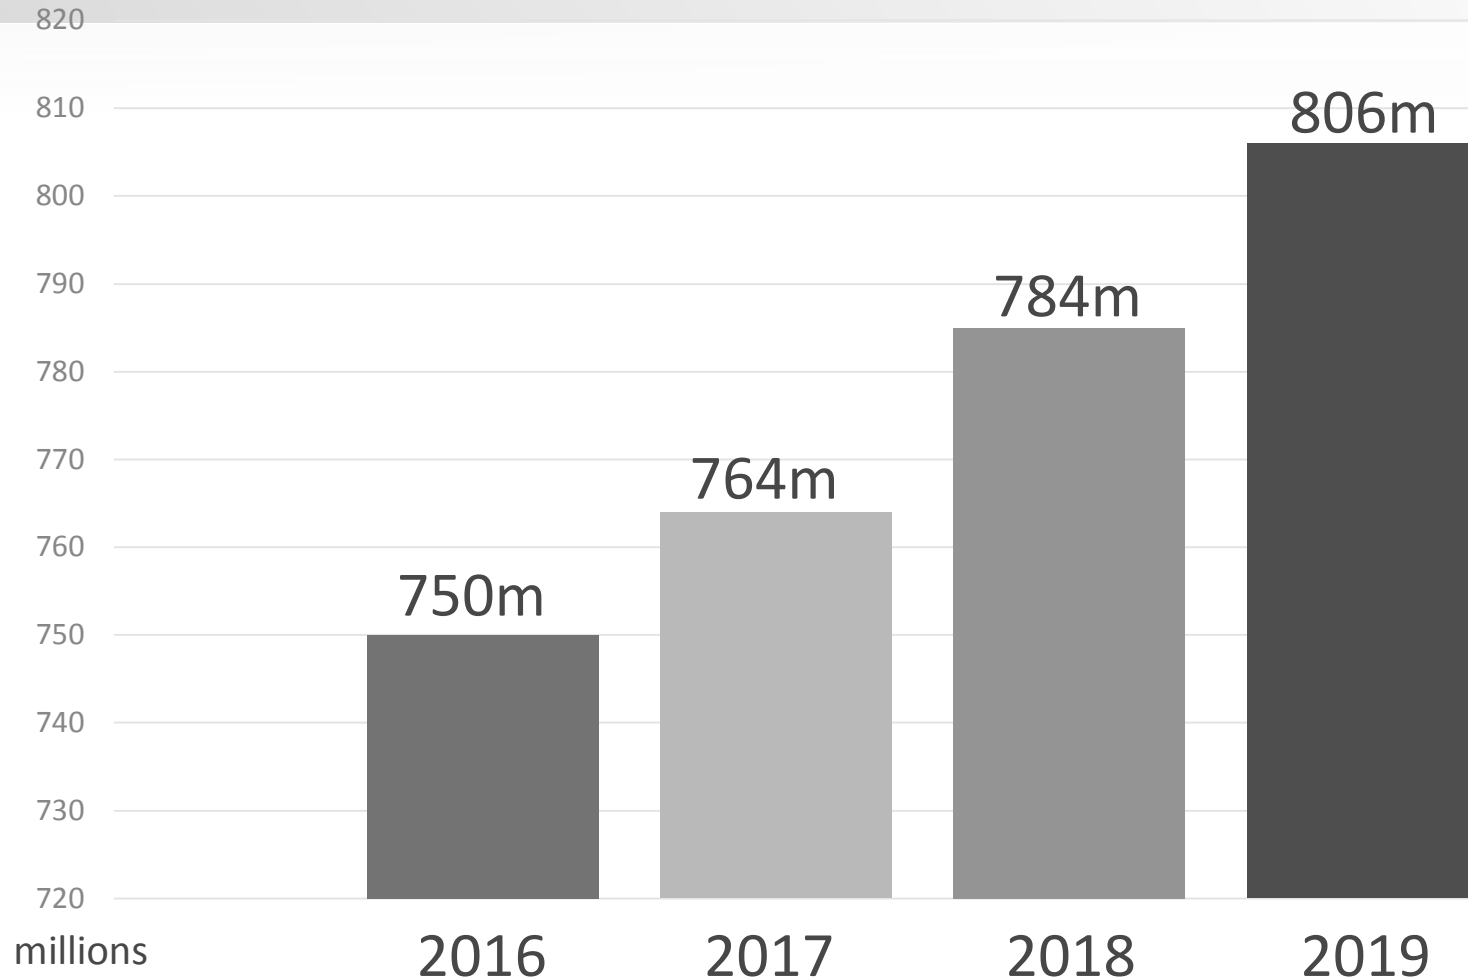

HDMI-Enabled Device Global Shipment Growth

HDMI-enabled devices include:

- Flat panel TV
- DVD & Blu-ray player/recorder
- Projector
- AV Receiver
- Media Stick
- Desktop PC
- Laptop/Notebook PC
- PC/Media Tablets
- Smart Phone
- LCD PC Monitor
- Video game Console
- Set Top Box
- Digital Camera/Camcorder/Wearable
- Discrete Adapter
- Docking Station

IHS Technology 2016