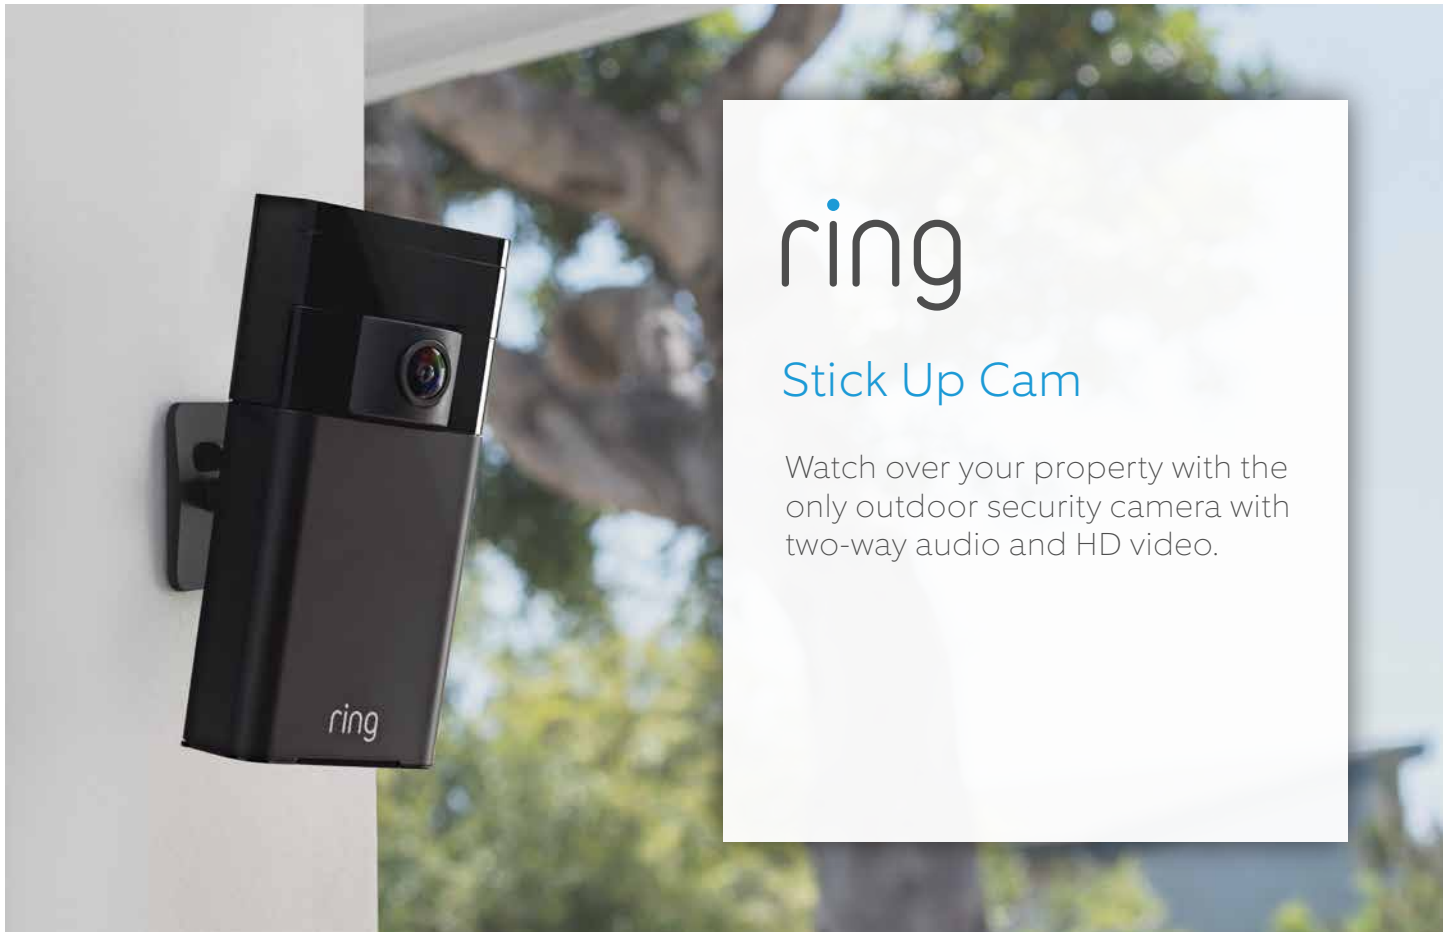

ring

Stick Up Cam

Watch over your property with the only outdoor security camera with two-way audio and HD video.

A high definition security camera that connects to your smartphone, so you can see, hear and speak to anyone on your property, from anywhere.

Learn more at www.ring.com

- HD Camera with Two-Way Talk
- Motion Detection
- Live View
- Night Vision
- Multiple Power Options
- Wi-Fi Connected
- Weather Resistant