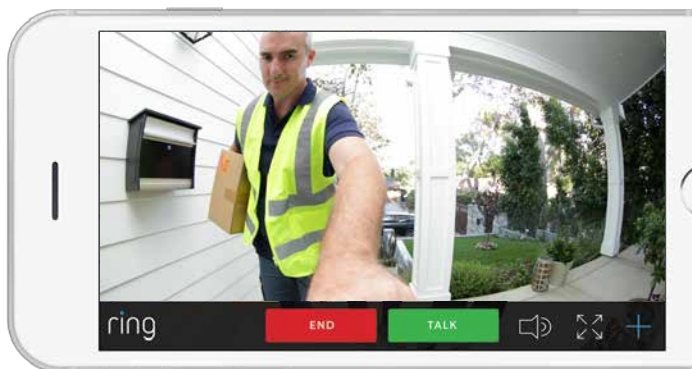

## Video Doorbell Pro

Get the ultimate in style and security with enhanced motion detection, 1080 HD video and multiple finishes.

Customizable motion zones, live video on demand and a sleek design make the Ring Pro our most advanced doorbell yet.

Learn more at [www.ring.com](http://www.ring.com)

 1080 HD Camera with Two-Way Talk

 Advanced Motion Detection

 Live View

 Night Vision

 Multiple Faceplates

 Wi-Fi Connected

 Weather Resistant