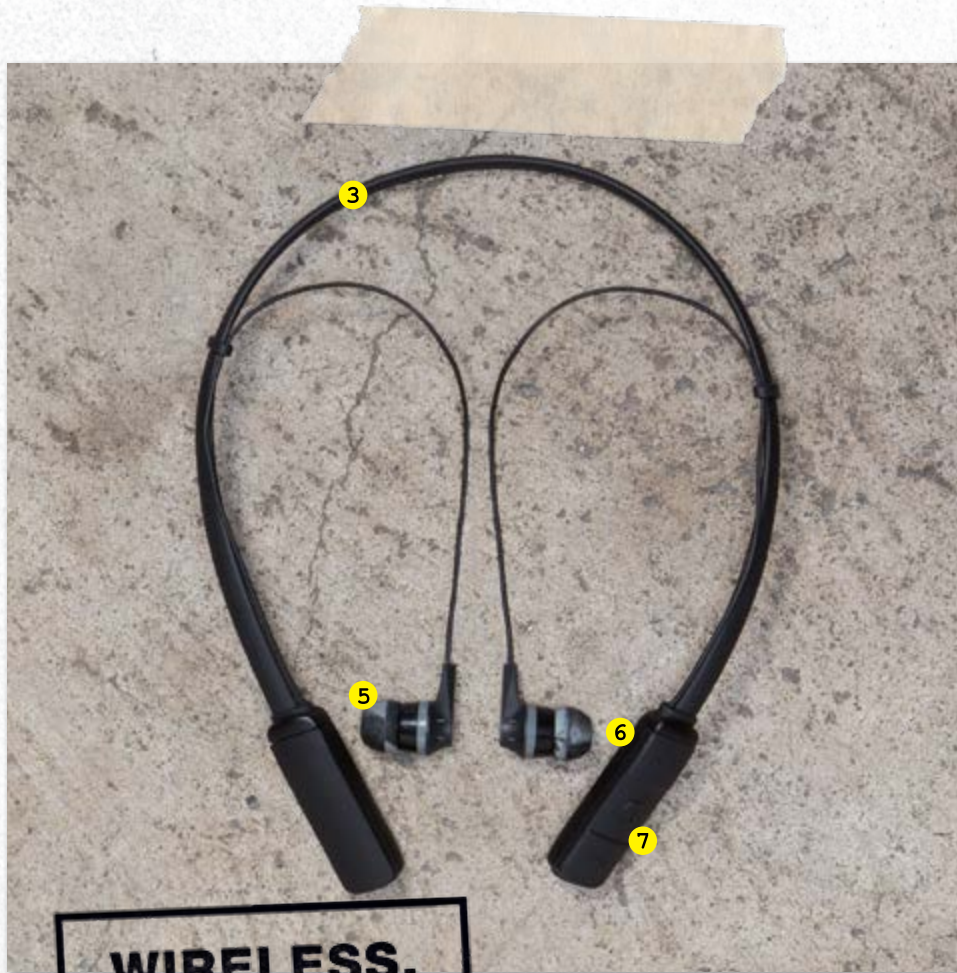

INK'D WIRELESS

Skullcandy's #1 selling
earbud is now wireless.

**WIRELESS.
FREE.**

1 BLUETOOTH® WIRELESS

Wirelessly connects to your device from up to 10 meters away.

2 8 HOUR BATTERY LIFE

Varies by volume levels. Hours indicated have been measured specifically for music and at 75% max volume because our customers like to #Stayloud.

3 FLEX COLLAR

An around-the-neck collar light enough for all day wear and featuring a flexible design that makes for easy and safe storage.

4 SUPREME SOUND™

Custom-tuned audio profile that delivers attacking bass, natural vocals, and precision highs for every playlist.

5 NOISE ISOLATING FIT

Creates a seal in or around the ear that blocks out surrounding noise and prevents your audio from leaking out as well.

6 BUILT-IN MICROPHONE

Picks up your voice, and not the background, for clear communication on calls.

7 CALL, TRACK, VOLUME CONTROL

Use the buttons on the Flex Collar to answer/end a call, track forward/back, play/pause, or adjust volume.