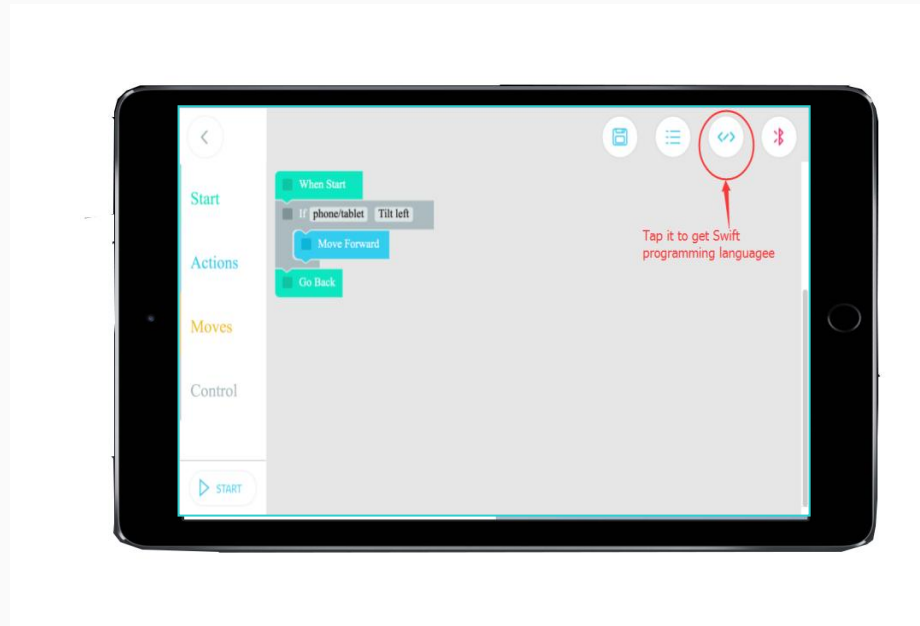

# Build Your Jimu Robot

Directed play for specific, pre-designed robots

Open-ended play to create whatever you can imagine

App-based 3D animated instructions make assembly easy

# Program Your Jimu Robot.

Pre-set movements and controls to play with immediately

Easily programmable with the Jimu Robot app

PRP (Pose, Record, Playback programming), Drag and Drop

Blocky Programming