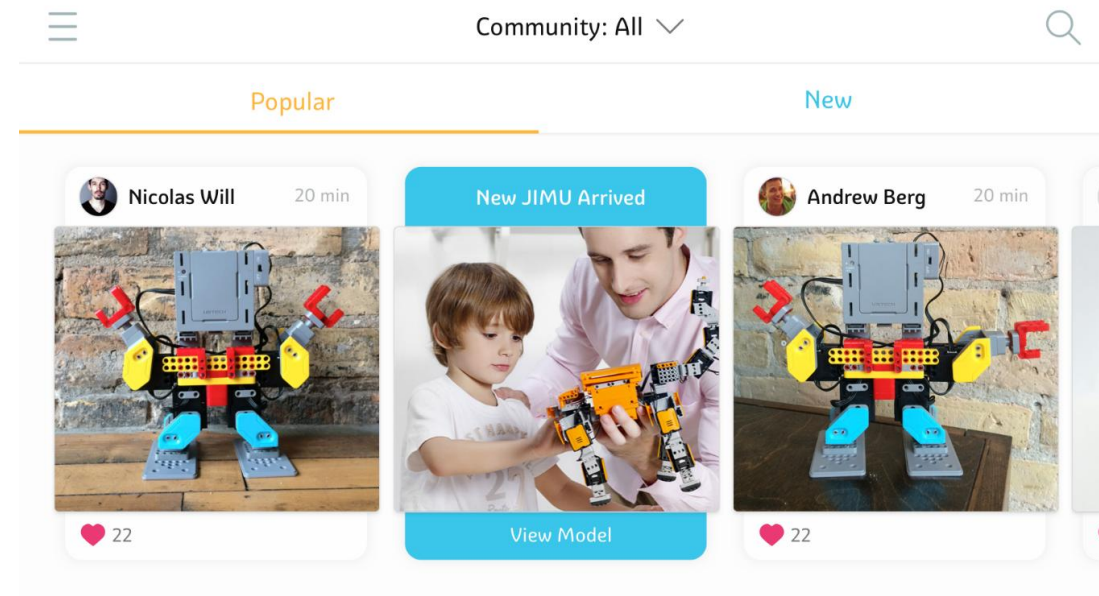

Share Your Robot in Jimu Community

Easy to upload & share your creation
Communicate with other creators
Like other creations