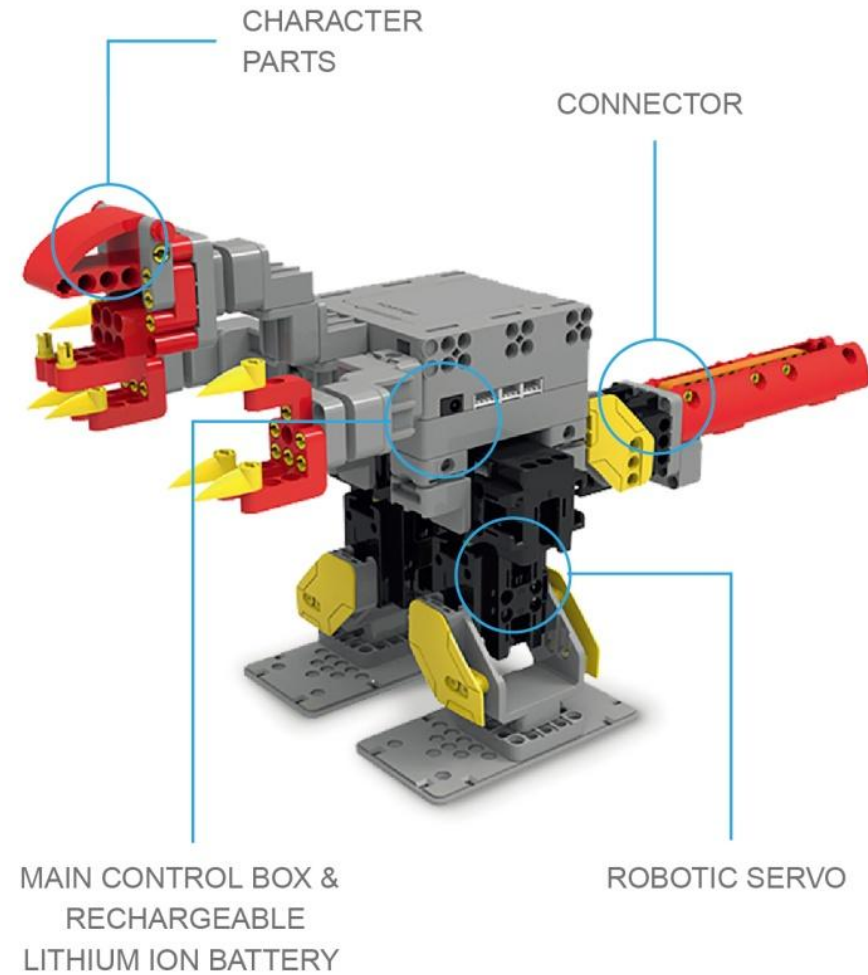

## WHAT IT COMES WITH

Parts. Robotic Servo Motors. APP

# PARTS.

- Colorful character parts that add personality and design
- Main control box that acts as the brains of the robot
- Connectors that are the robot's infrastructure