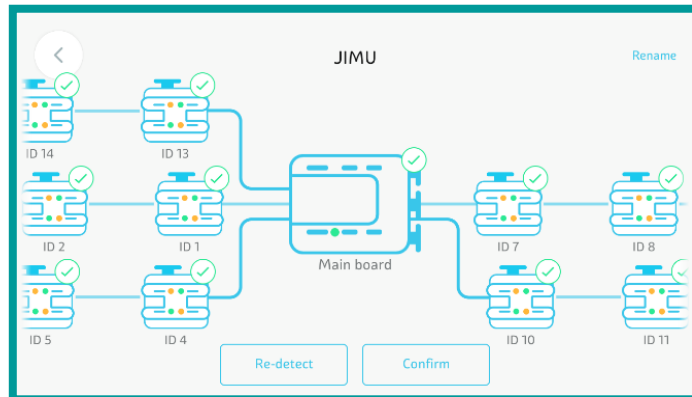

Jimu Robot is a great way to engage kids in STEAM curriculum.

- Science: Physics, Electronics
- Technology: Advanced Motors, Sensors
- Engineering: Building, Software-hardware Interface
- Arts: Creating & Design
- Math: Geometry, Balance, Programming