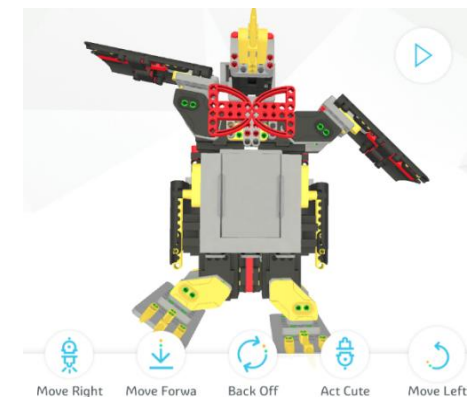

Jimu Robot is a great way to engage kids in STEAM curriculum.

- Science: Physics, Electronics
- Technology: Advanced Motors, Sensors
- Engineering: Building, Software-hardware Interface
- Arts: Creating & Design
- Math: Geometry, Balance, Programming