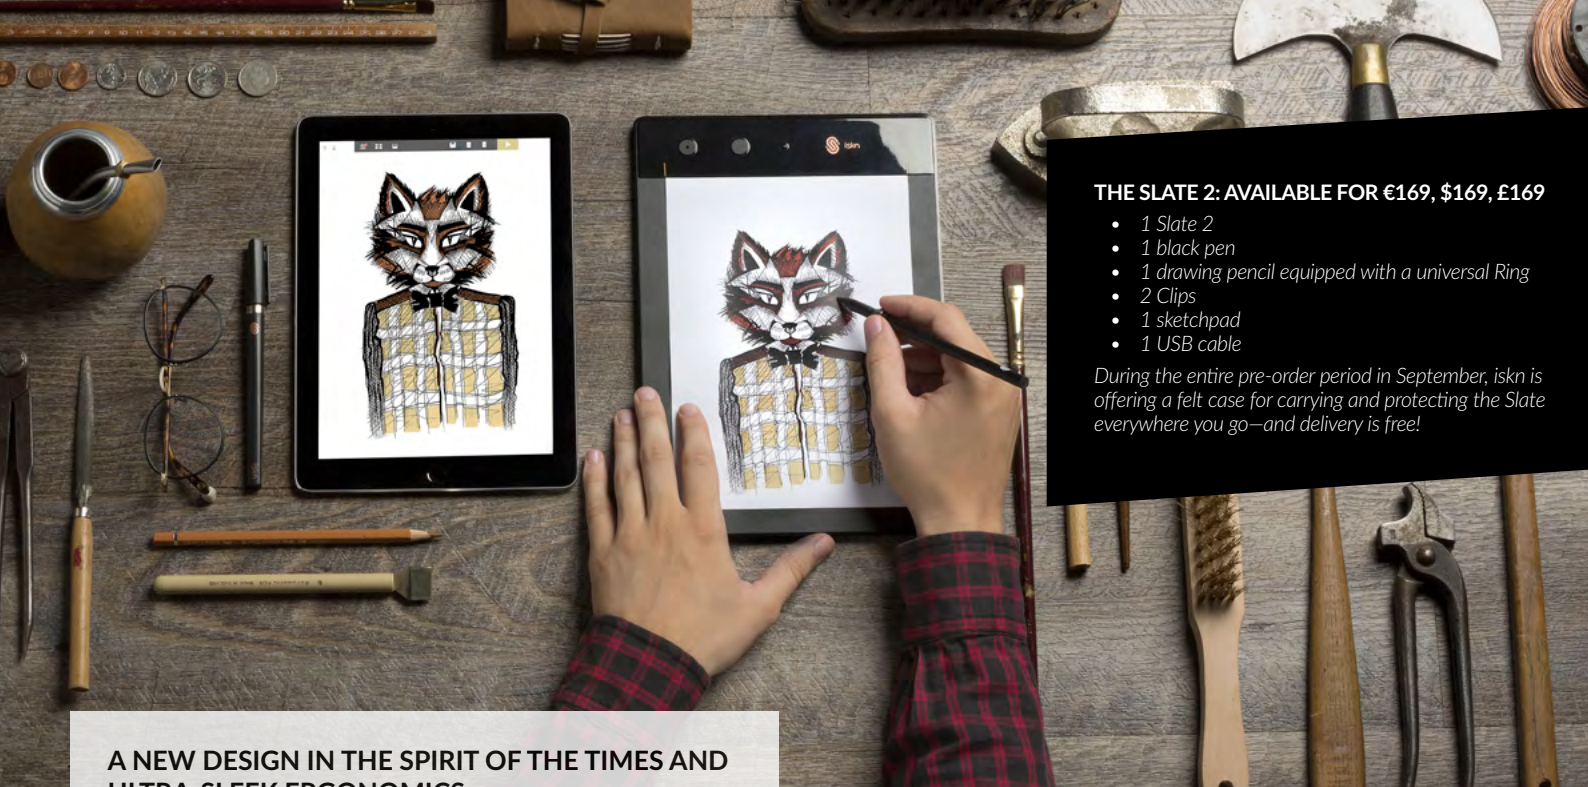

# *the Slate 2*

The digital drawing pad  
that everyone is writing about

## **Paris, 9/1/2016**

*Following the success of the Slate, it's time for the Slate 2 to take center stage. A new design and new functionalities—with the same unique, revolutionary way to approach drawing.*